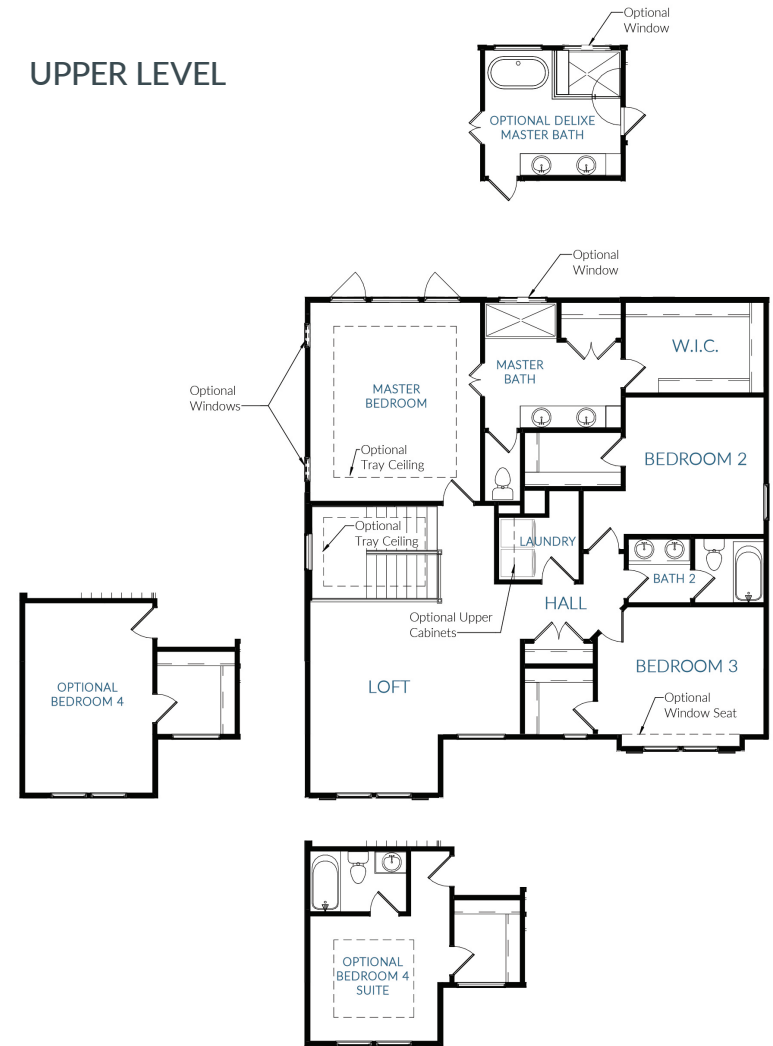

The Inglenook

Approx. 2,488 - 3,317 Square Feet | 2 Story | 3 - 6 Bedrooms | 2.5 - 5 Bathrooms

MAIN LEVEL

UPPER LEVEL

The Inglenook

Approx. 2,488 - 3,317 Square Feet | 2 Story | 3 - 6 Bedrooms | 2.5 - 5 Bathrooms

The Inglenook

Approx. 2,488 - 3,317 Square Feet | 2 Story | 3 - 6 Bedrooms | 2.5 - 5 Bathrooms

Farmhouse

Craftsman

Heritage

Prairie