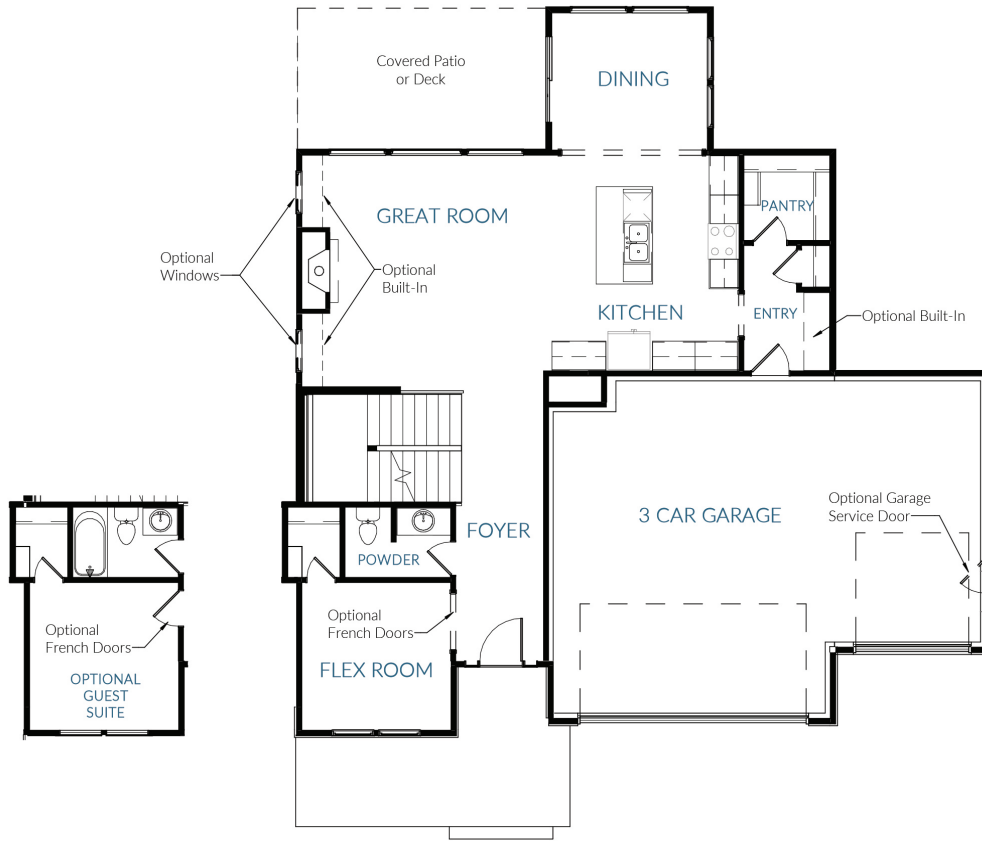

The Inglenook

Approx. 2,488 - 3,317 Square Feet | 2 Story | 3 - 6 Bedrooms | 2.5 - 5 Bathrooms

MAIN LEVEL

UPPER LEVEL

The Inglenook

Approx. 2,488 - 3,317 Square Feet | 2 Story | 3 - 6 Bedrooms | 2.5 - 5 Bathrooms

The Inglenook

Approx. 2,488 - 3,317 Square Feet | 2 Story | 3 - 6 Bedrooms | 2.5 - 5 Bathrooms

Farmhouse

Craftsman

Heritage

Prairie