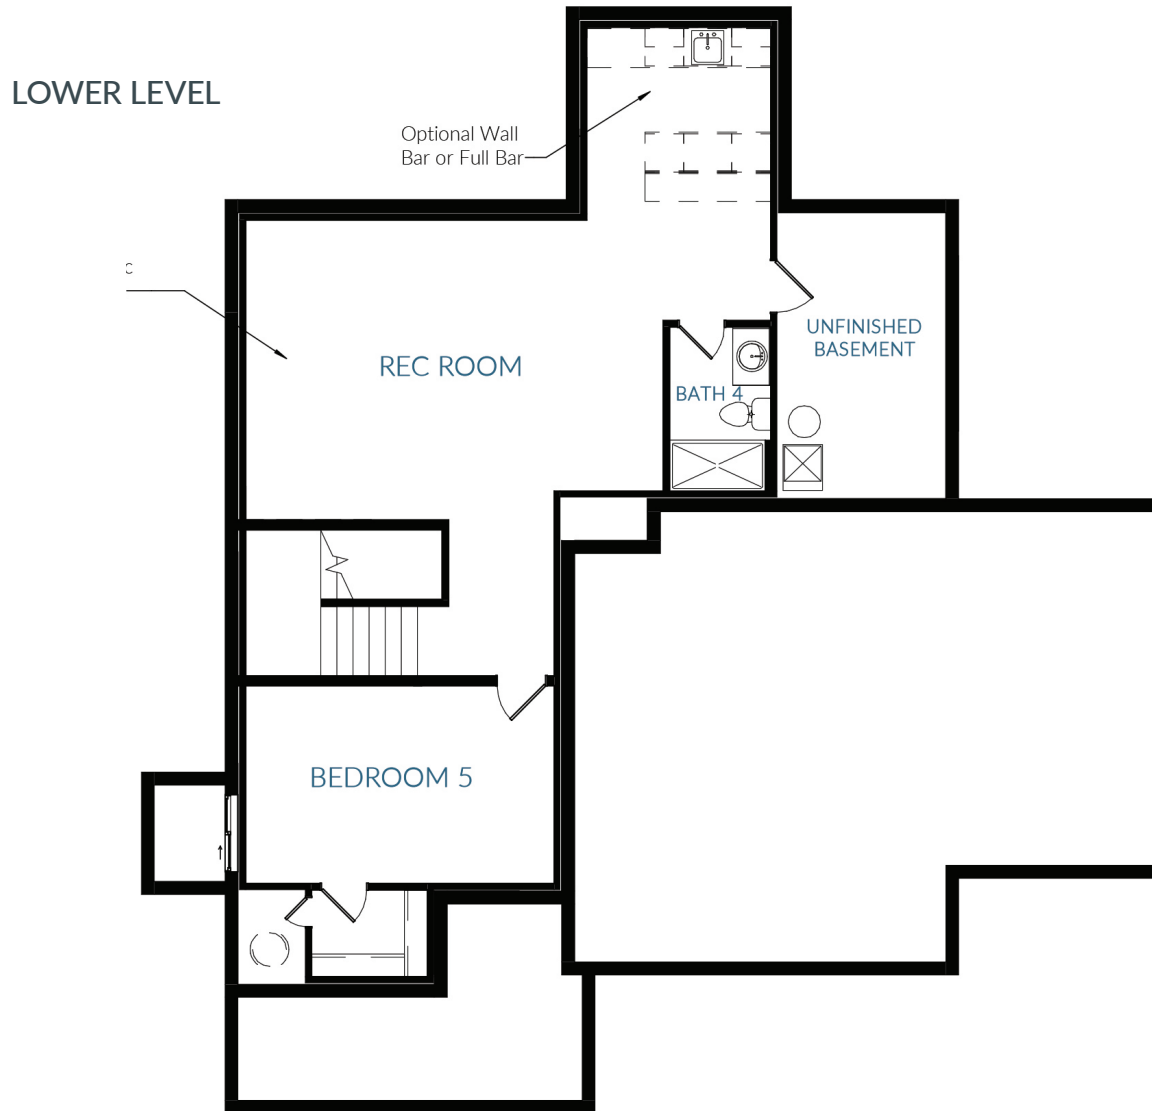

The Inglenook

Approx. 2,488 - 3,317 Square Feet | 2 Story | 3 - 6 Bedrooms | 2.5 - 5 Bathrooms

MAIN LEVEL

UPPER LEVEL

The Inglenook

Approx. 2,488 - 3,317 Square Feet | 2 Story | 3 - 6 Bedrooms | 2.5 - 5 Bathrooms

The Inglenook

Approx. 2,488 - 3,317 Square Feet | 2 Story | 3 - 6 Bedrooms | 2.5 - 5 Bathrooms

Farmhouse

Craftsman

Heritage

Prairie